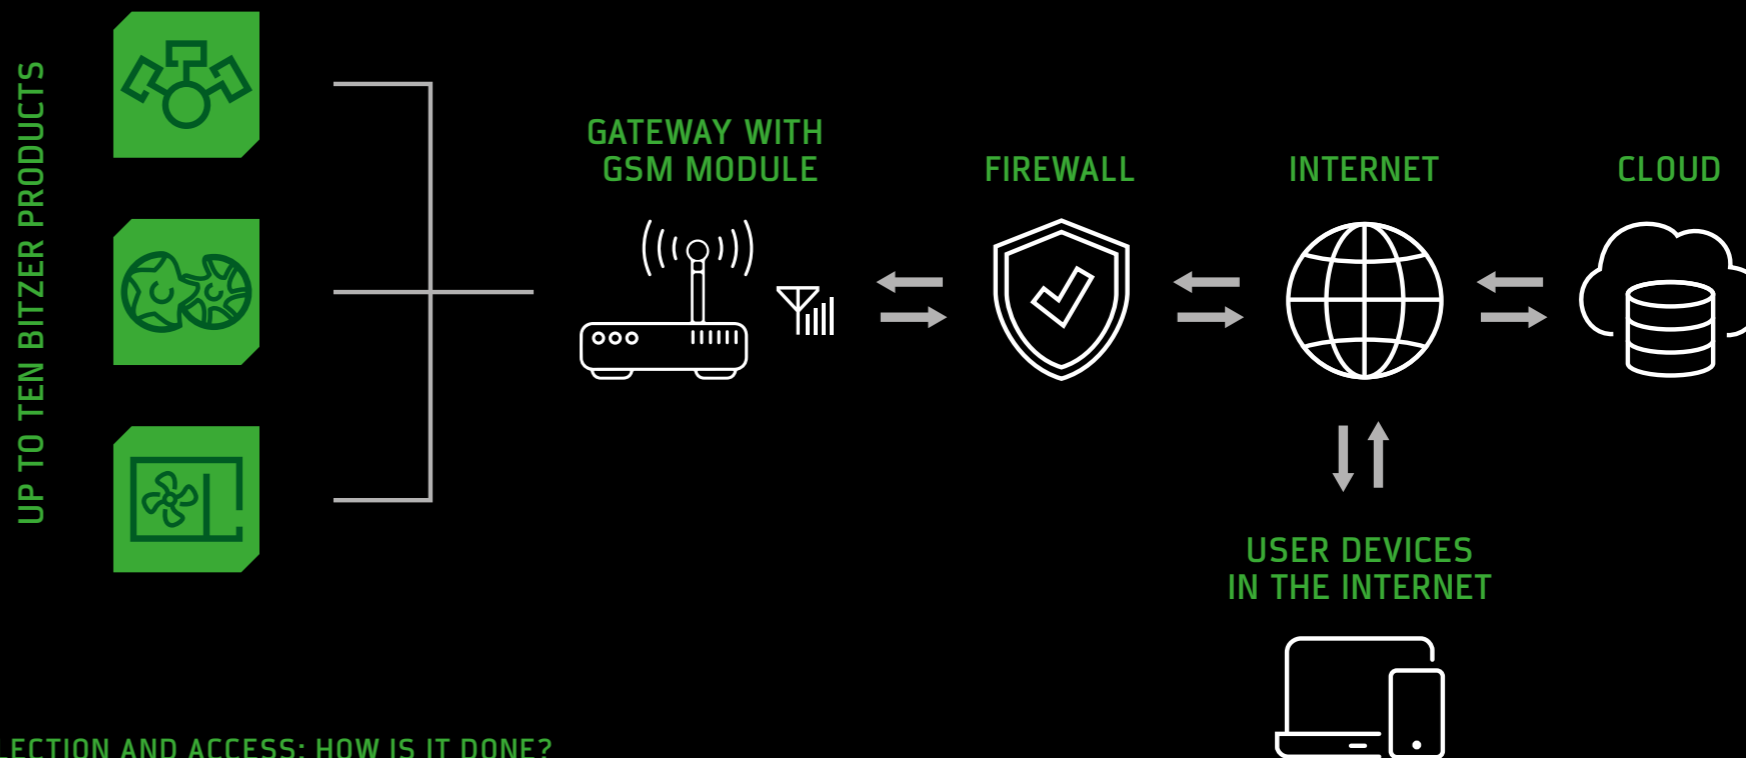

// BITZER DIGITAL NETWORK (BDN)

COMPRESSOR DATA: AT ANY TIME AND ANYWHERE.

OFFERS YOU:

Easy access to valuable digital services relating to BITZER compressors for refrigeration and air conditioning. This provides you with important product and application-related information on all the BITZER products you're using, including, among others, data analyses and compressor operation reports. And with it, usable findings with which you can optimise the most important aspects of the cooling systems.

YOUR ADVANTAGES:

- // Access to a unique pool of real-time and historical data
- // Upload or input of all background information for own BITZER components and management of service tasks
- // Remote access and remote troubleshooting in real time due to connection to own refrigeration systems
- // Reduction of environmental impact and lowering of operating costs
- // Easier set-up and expansion of own digital service infrastructure

// AT A GLANCE

TYPICAL FOR AN INTELLIGENT SOLUTION. » EASY HANDLING FOR THE USER!

DATA COLLECTION AND ACCESS: HOW IS IT DONE?

The on-site systems are connected in a higher-level network for monitoring and intelligent data analysis. Access to the BDN is granted via the myBITZER portal. In addition, you can register and open your BITZER products in the BDN via the BITZER SPOT app or other QR code readers. For the cloud connection, BITZER provides a completely preconfigured gateway.